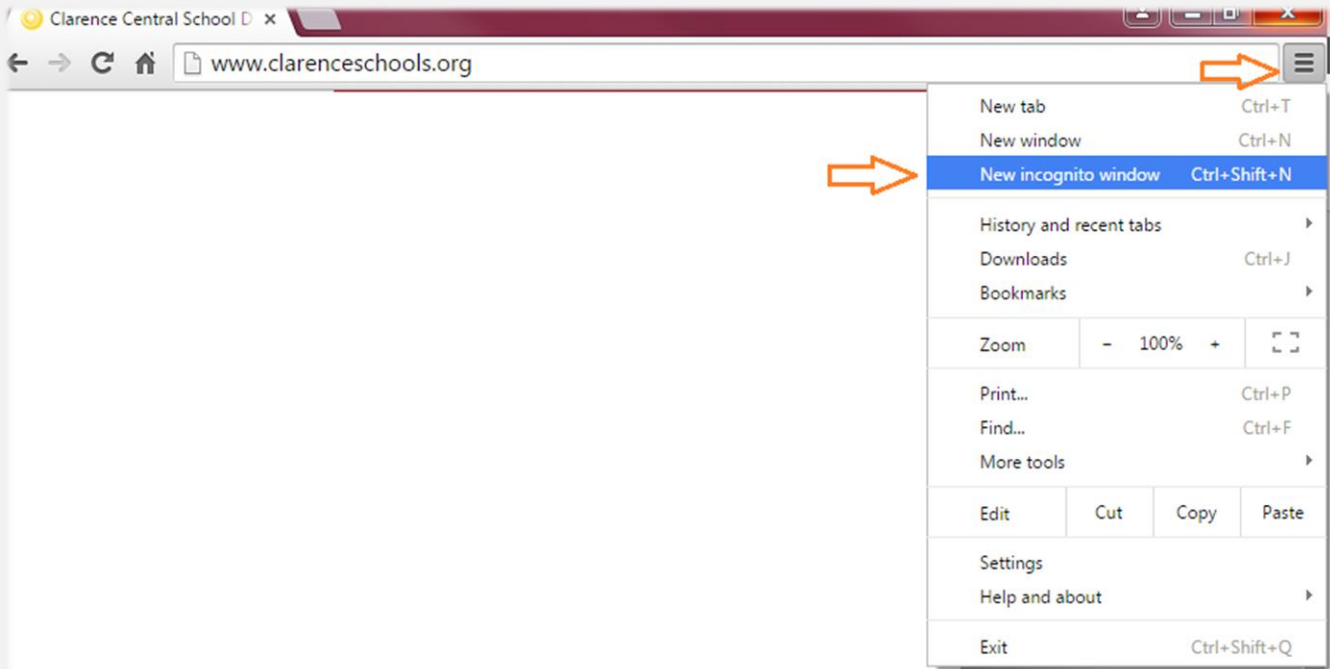

Private Browsing with Google Chrome

Directions:

1. Open Google Chrome.
2. Click on the menu icon in the upper right.
3. Choose "New incognito window."
4. Proceed to <http://clarence.schoology.com> and log in.