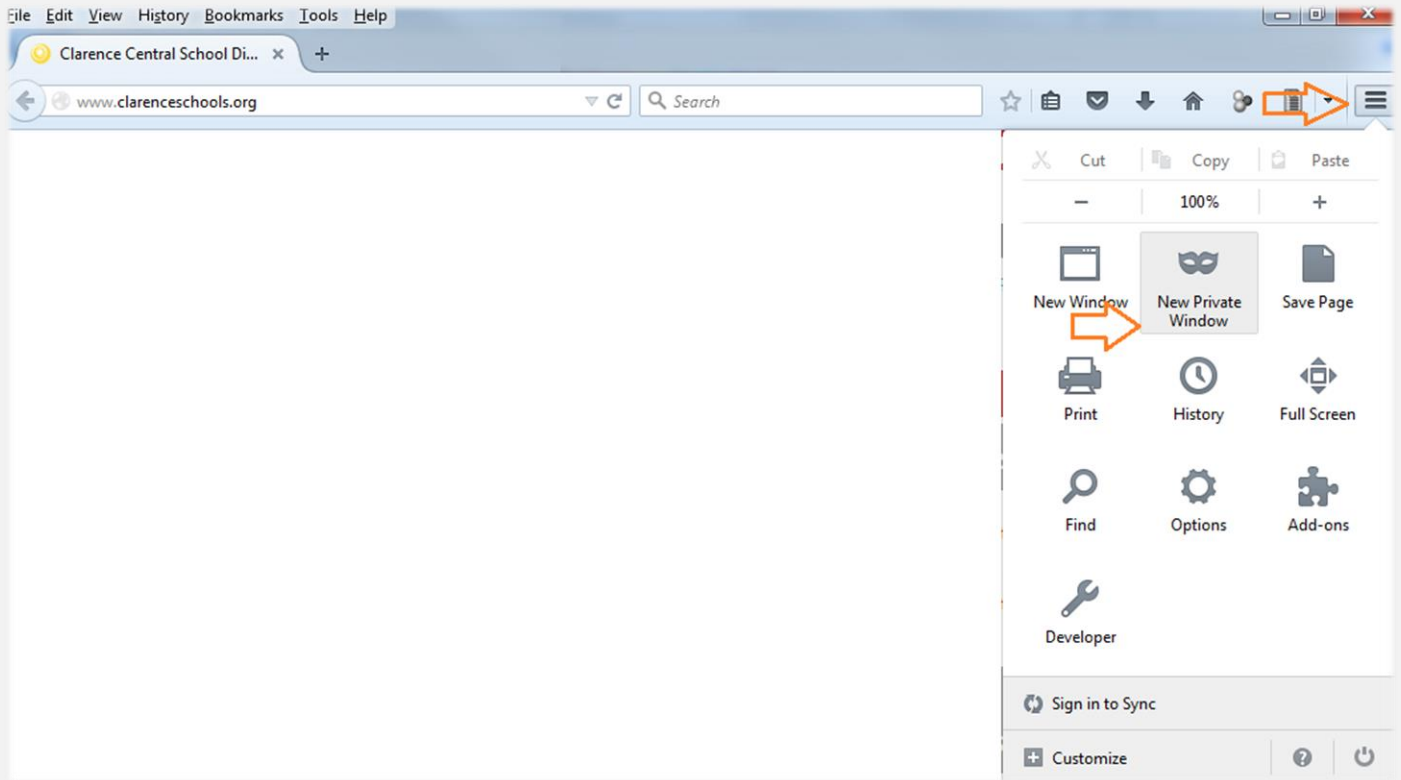

Private Browsing with Firefox

Directions:

1. Open Firefox.
2. Click on the menu icon in the upper right.
3. Choose "New Private Window."
4. Proceed to <http://clarenceschools.org> and log in.