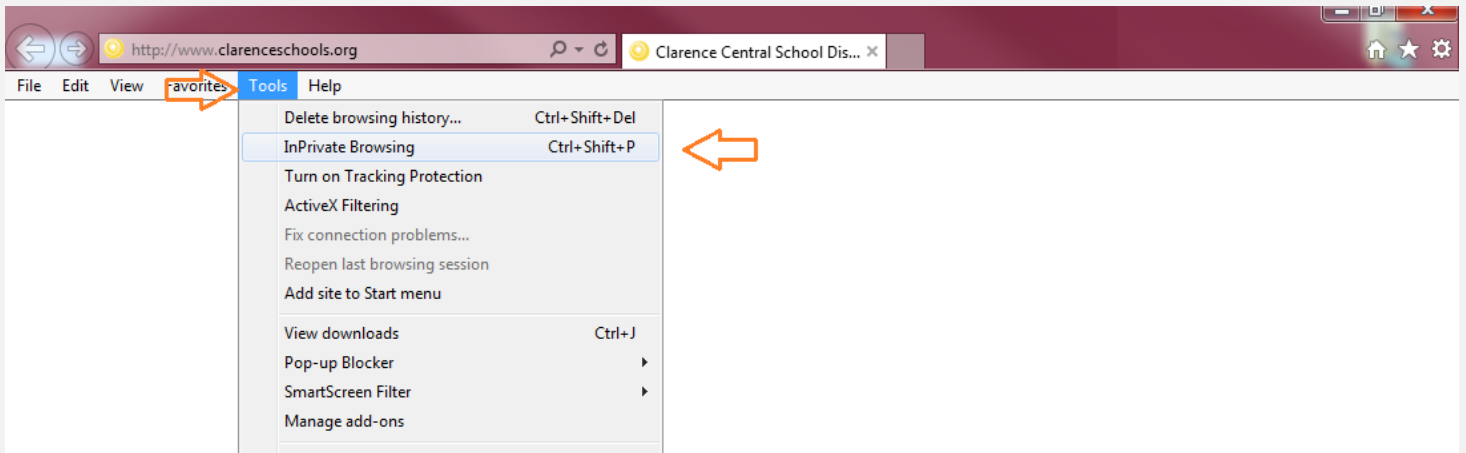

Private Browsing with Internet Explorer

Directions:

1. Open Internet Explorer.
2. Click on "Tools" in the menu.
3. Choose "InPrivate Browsing."
4. Proceed to <http://clarence.schoology.com> and log in.