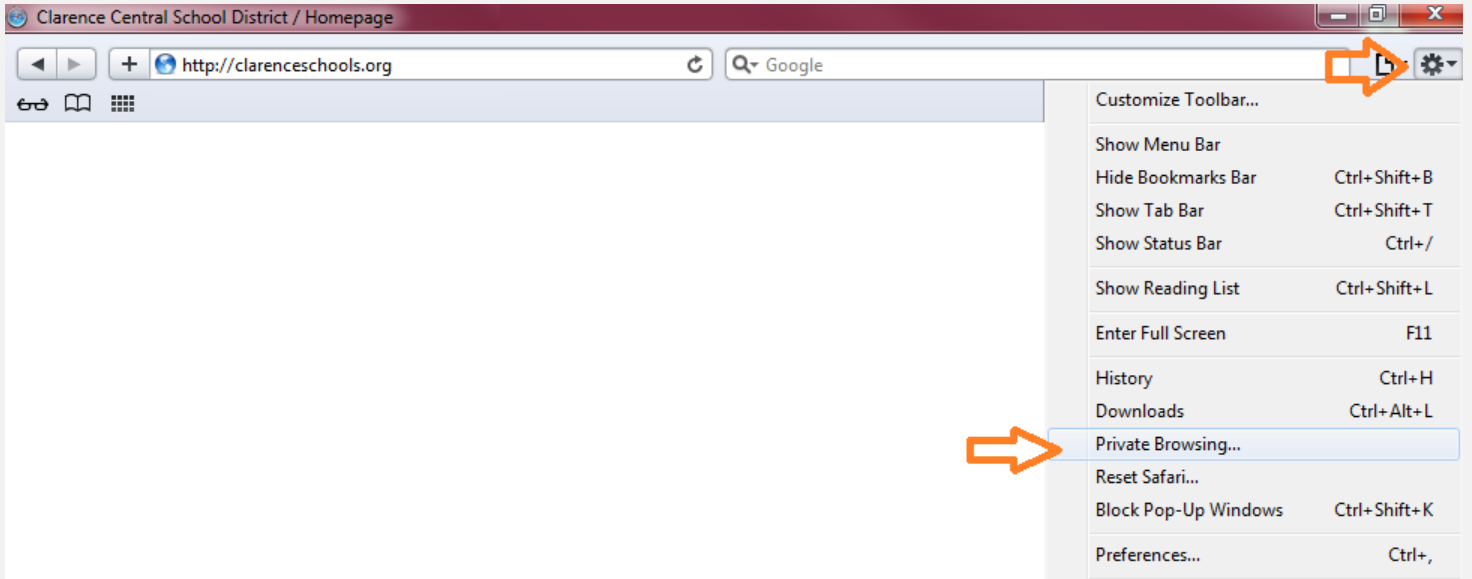

Private Browsing with Safari

Directions:

1. Open Safari.
2. Click on the menu icon in the upper right.
3. Choose "Private Browsing."
4. Proceed to <http://clarenceschools.org> and log in.